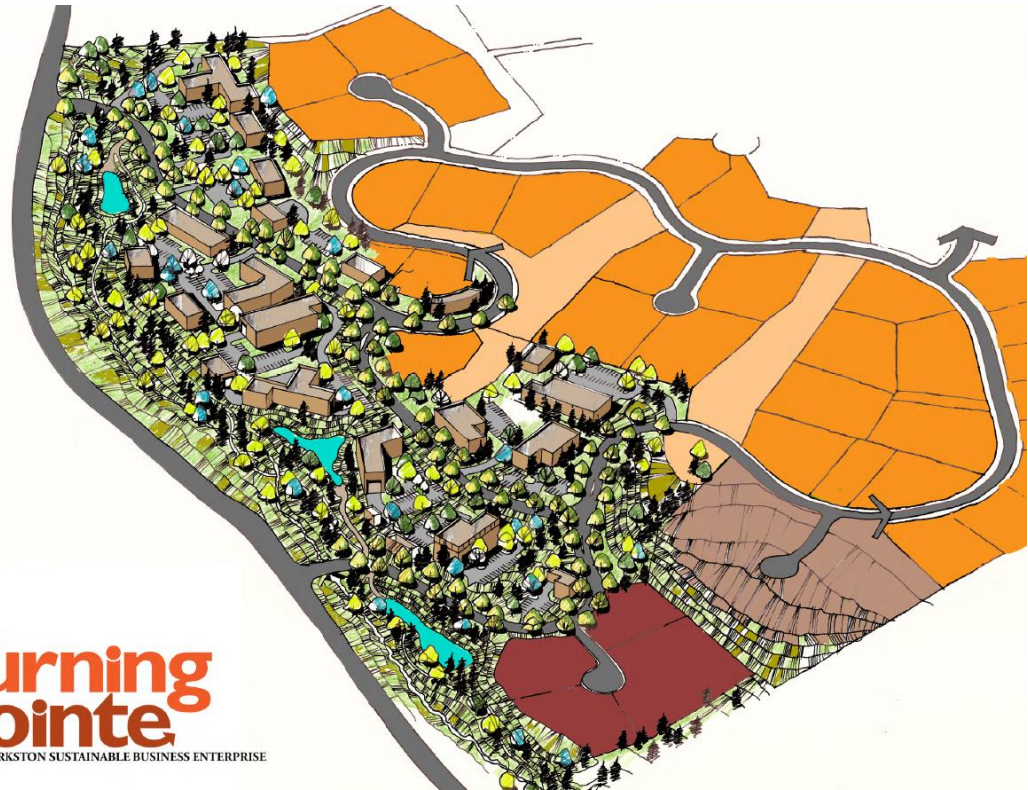

Turning Pointe