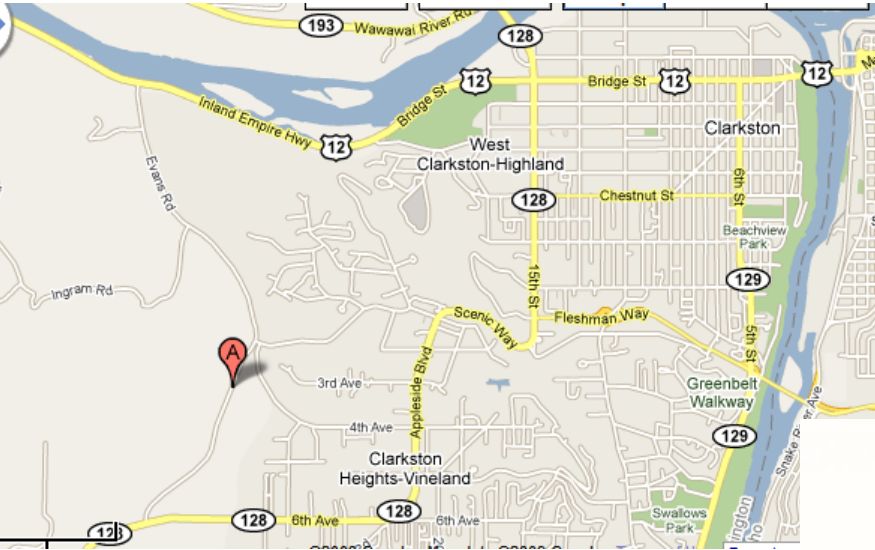

Port of Clarkston's Turning Pointe Business Park

Located on west side of MSA, on Dry Gulch, west of Evans Road

Contact: Wanda Keefer, Port Manager
849 Port Way
Clarkston, WA 99403
509-758-5272
Portofclarkston.com